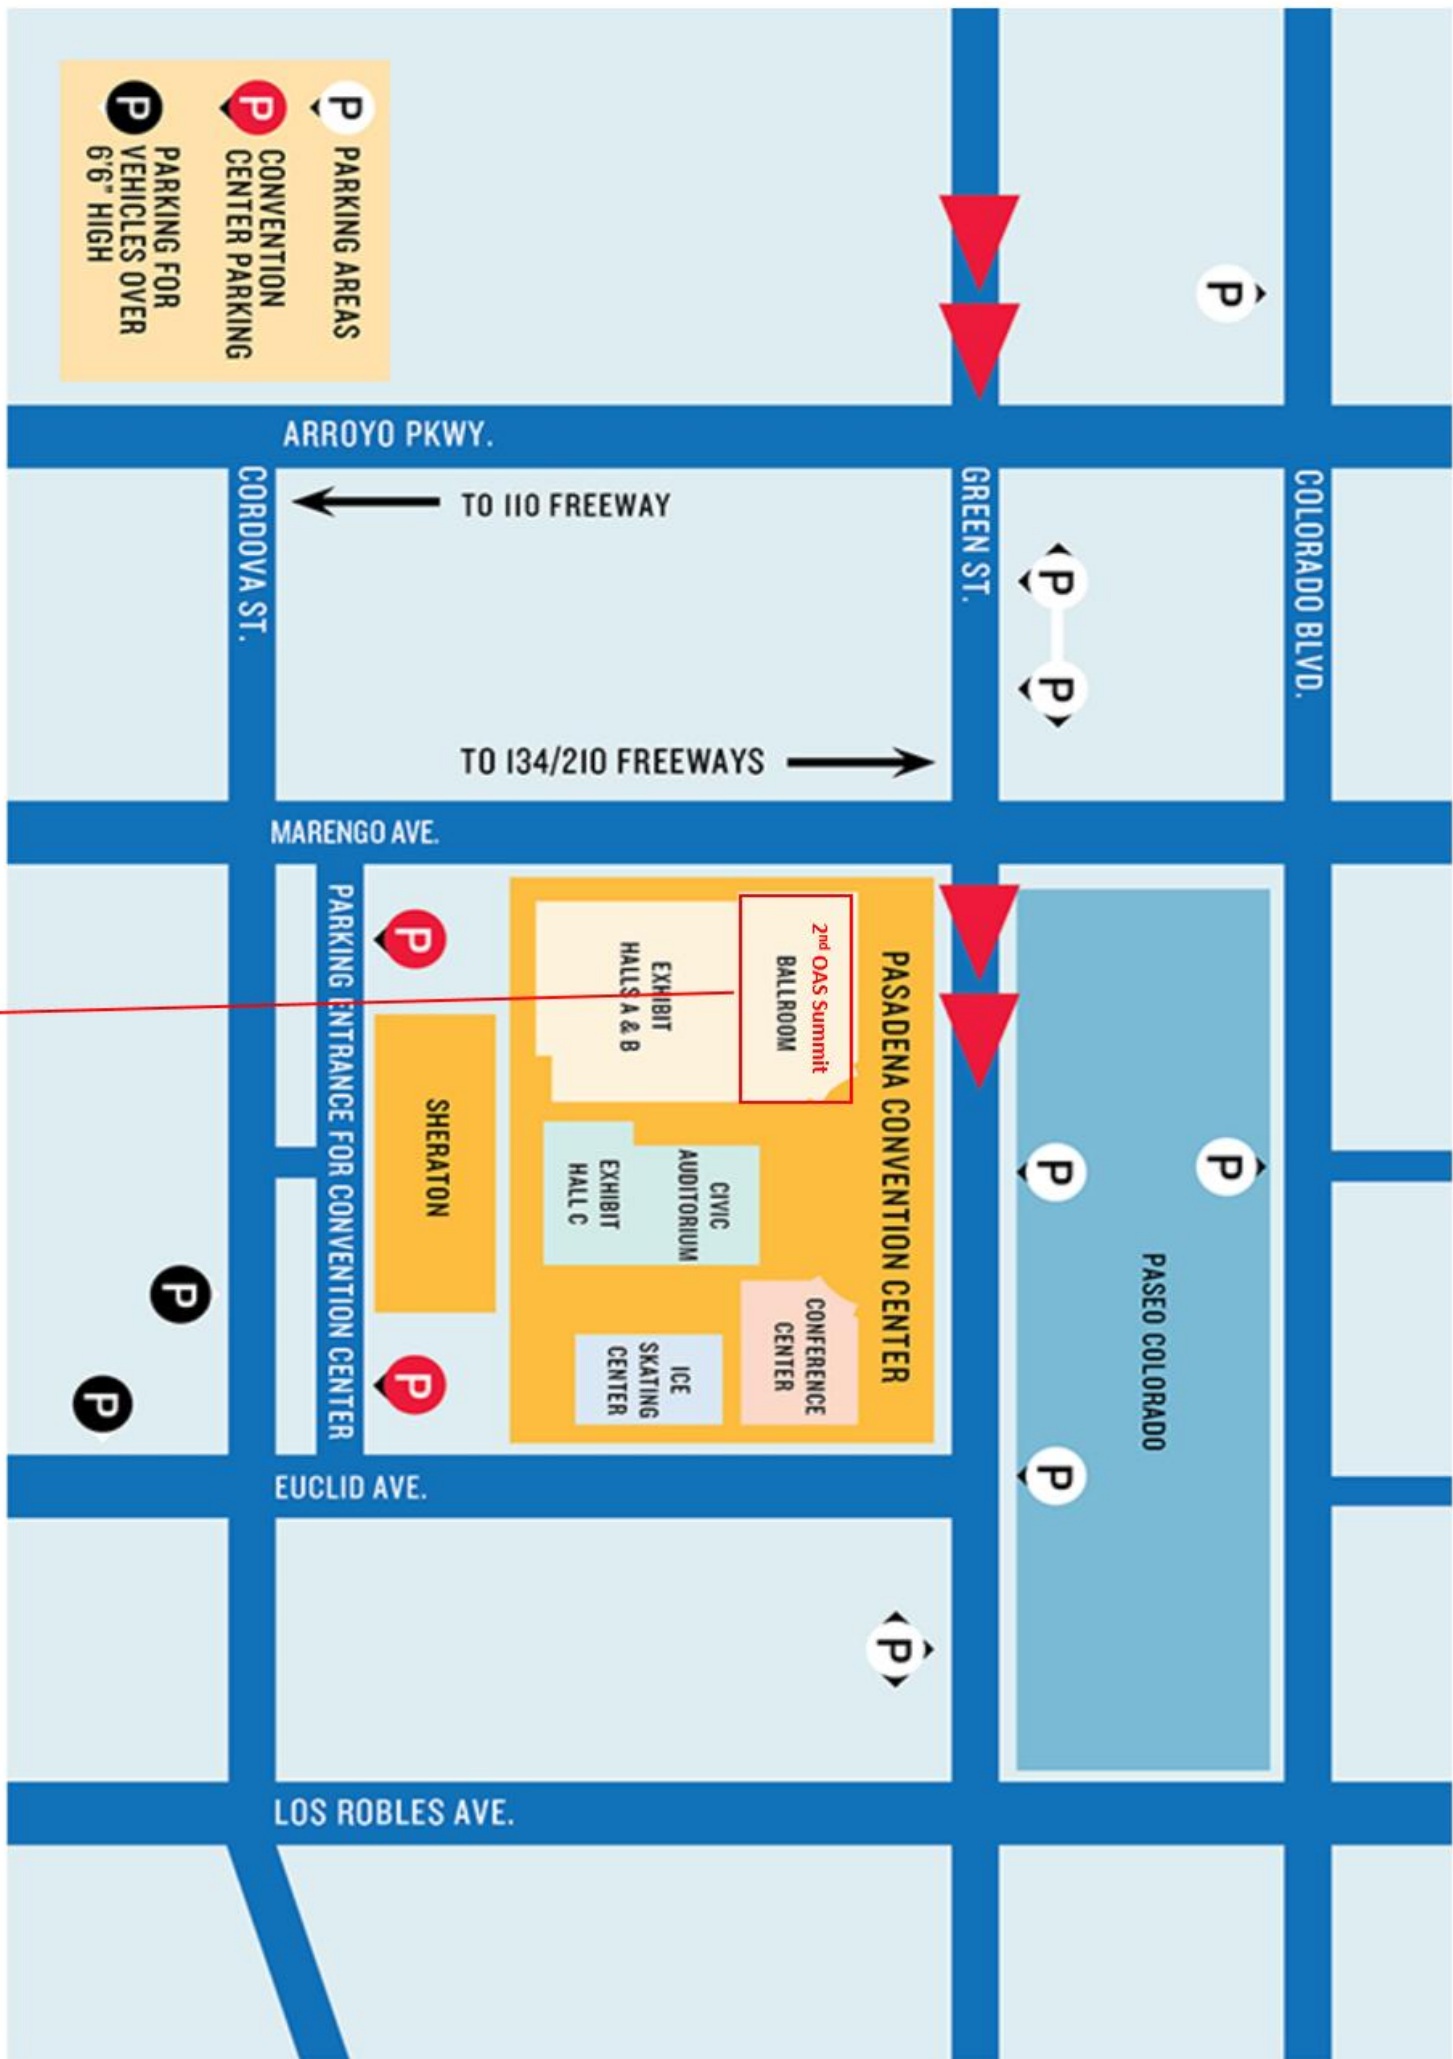

- **P** PARKING AREAS
- **P** CONVENTION CENTER PARKING
- **P** PARKING FOR VEHICLES OVER 6'6" HIGH

2nd Annual Older Adult Summit at Pasadena Convention Center